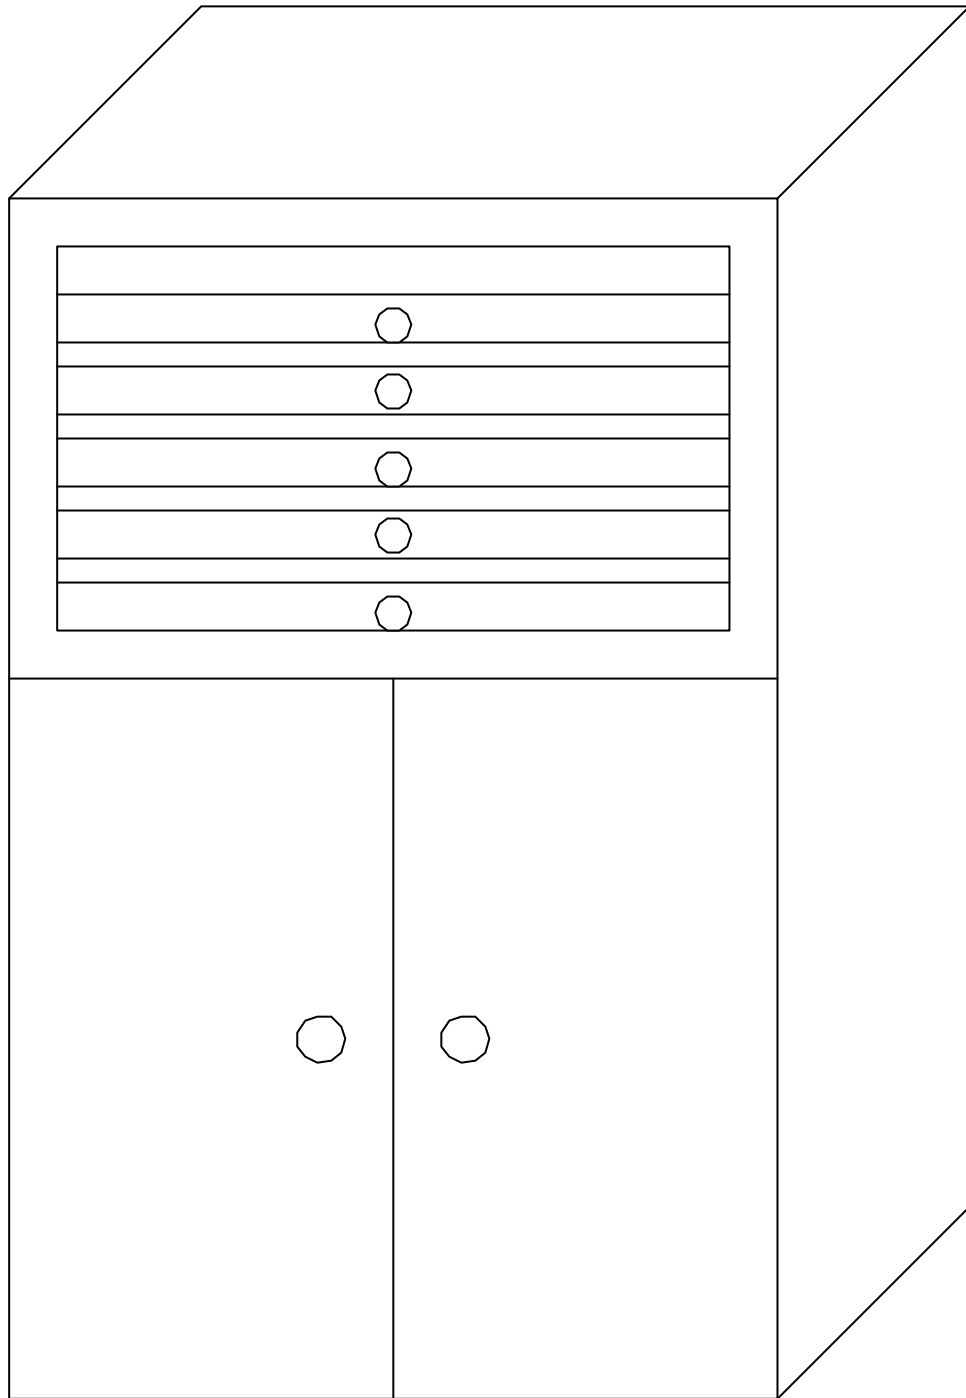

Glassdoor that folds down and there will be 5-6 trays that are loos to take out with single ciggarrs on.

This part will be about 10" high and 16" wide

Solid treedoors, inside there will be 3-4 shelves Boxes of ciggarrs.

This part will be about 14" high and 16" wide

The cabinett will be about 12" deep.